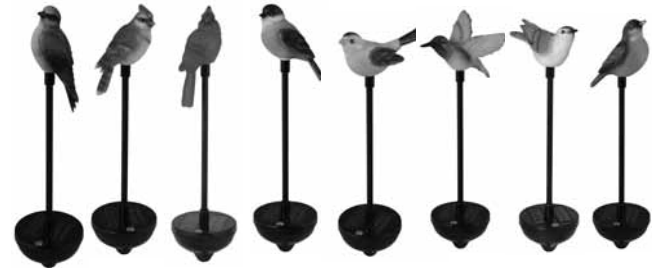

**Pot Toes™** Great for raising pots, planters, and barrels off surfaces. Lift pots of all shapes and sizes. Can be used as decksavers, plant stands, and levelers. Prevents dirt build-up and insect infestation under and around pots. Supports up to 500 lbs. Packed 6.

# MOONRAYS®

**Color Changing Crackle Glass Ball** 7-color changing LED with rechargeable NiCd Battery (Included). 17" high.  
**MN 99924** **R1799** **6CS**

**Promo Solar Stake Light Garden Accents** Plastic and metal construction with acrylic toppers. Features a color changing LED and "AA" NiCd battery. Each 25 pc. display features 6 each of butterfly, dragonfly, hummingbird, and 7 each sunflower. 30.3" ground height.  
**MN 91236FD** **R1199** **1DSP**

**Bird Stake Lights Display** Plastic and metal construction with polyresin toppers. White LED and AA NiCd battery (included). 30.31" above ground height. Each 16 pc. display features 2 each of Cardinal, Gold Finch, Blue Jay, Hummingbird, Robin, Nuthatch, Chickadee, and Barn Swallow.  
**MN 92239FD** **R1599** **1DSP**