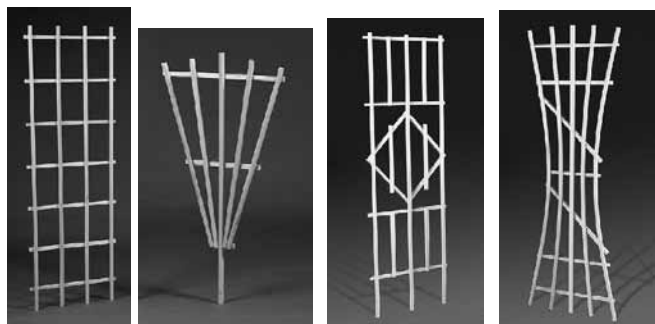

# Lakeland mills

**TRELLISES** All heavy trellises are constructed of spruce, pine, or fir. 3/4" x 3/4" molded stock. Made in the USA.

<b>LM HT2370</b>	24" x 72" Ladder	<b>R2199</b>	<b>8CS</b>
<b>LM HT2448</b>	24" x 48" Flair	<b>R1599</b>	<b>8CS</b>
<b>LM HT2461</b>	24" x 72" Diamond	<b>R2899</b>	<b>8CS</b>
<b>LM HT2472</b>	24" x 72" Hourglass	<b>R2699</b>	<b>8CS</b>