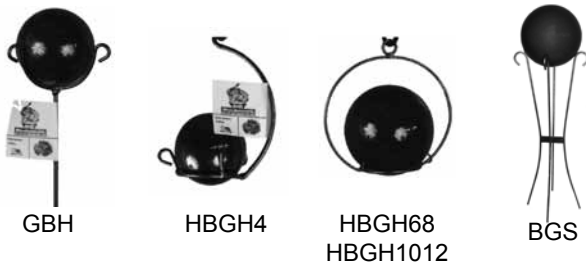

## DECK & FENCE HANGERS

<b>WK ASDFH</b>	48" x 3/8" Adjust. Single	<b>R2399</b>	<b>10CS</b>
<b>WK DFFH</b>	28" x 3/8" Feeder Hanger	<b>R2399</b>	<b>10CS</b>
<b>WK DFH</b>	11 1/2" x 3/8" Horizontal 1 3/4" clamp width	<b>R1599</b>	<b>10CS</b>
<b>WK DFR</b>	11 1/2" x 3/8" Reverse 1 3/4" clamp width	<b>R1599</b>	<b>10CS</b>
<b>WK DFV</b>	11 1/2" x 3/8" Vertical 1 3/4" clamp width	<b>R1599</b>	<b>10CS</b>
<b>WK WM</b>	14" Wall Mount	<b>R1499</b>	<b>10CS</b>

## GLOBE HOLDERS & STANDS

These stands and holders give you a charming way to formally display your gazing ball, and create a true focal point anywhere in your garden or home.

<b>WK GBH4</b>	20" Stake holds a 4" Globe	<b>R999</b>	<b>6CS</b>
<b>WK GBH68</b>	39" Stake holds 6"-8" Globe	<b>R1599</b>	<b>6CS</b>
<b>WK GBH1012</b>	53" Stake holds 10"-12" Globe	<b>R2499</b>	<b>6CS</b>
<b>WK HBGH4</b>	Hanging Gazing Globe holds 4"	<b>R999</b>	<b>6CS</b>
<b>WK HBGH68</b>	Hanging Gazing Globe holds 6"-10"	<b>R1599</b>	<b>6CS</b>
<b>WK HBGH1012</b>	Hanging Gazing Globe holds 10"-12"	<b>R2499</b>	<b>6CS</b>
<b>WK BGS</b>	Breakapart Stand holds 6"-12"	<b>R1699</b>	<b>1EA</b>