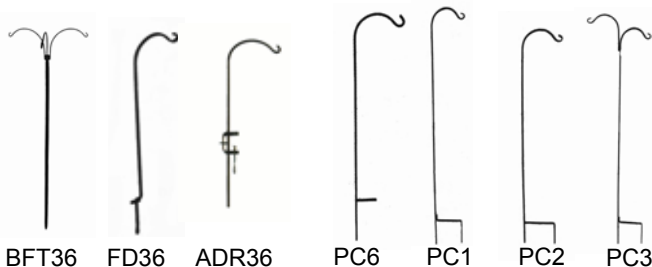

BIRD FEEDER ACCESSORIES & STANDARD WROUGHT IRON CRANE

HX BFT36	3-Arm Tree	R6499	1EA
HX FD36	36" Deck Hook	R2099	6CS
HX ADR36	36" Deck Hanger	R3199	6CS
HX PC6	48" Single	R1299	12CS
HX PC1	70" Single	R2599	6CS
HX PC2	90" Single	R3599	6CS
HX PC3	90" Double	R3999	6CS