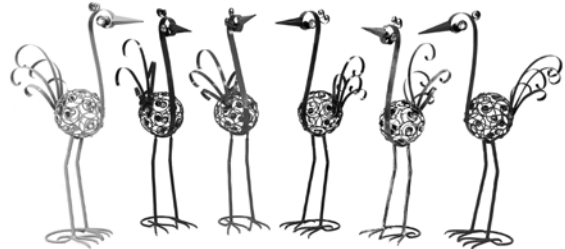

Metal Crane 32" high. All-metal construction lacquer coated for extended durability. Optional U-shaped stake included to provide maximum ground stability.

EH 53164 Upright R9799 1EA

EH 53165 Preening R9799 1EA

SPRINGEE SPINNERS

Whimsical springy creatures with colorful bodies that spin in the wind! Metal construction. Hand-painted with UV paint and lacquer coated.

Frog Spinner 6" Fan-center, 15" Tall.

EH 60420 R3799 1EA

Peacock Spinner 5" Fan-center, 16" Tall. Springed feathers.

EH 60422 R4199 1EA

Springee Animal Stakes Cute animal stakes with springed appendages. 27" tall.

EH 60110 R599 24CS