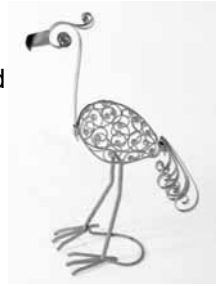

METAL BIRDS

Baby Flamingo Garden Statue

Stands 21" high. Sculpted for fun and protected with a UV protected paint. Fanciful acrylic beads decorate the body and sparkle in the sun.

EH 53152 R2099 4CS

Baby Filigree Birds 21" high. Multicolor assortment with decorative beads. 6 assorted colors.

EH 53153 R2099 6CS