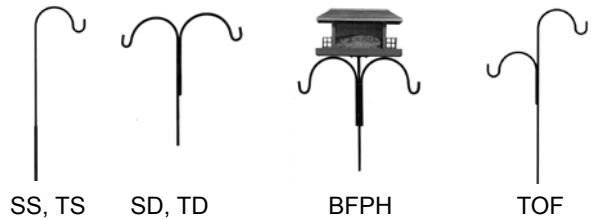

SD, TD

BFPH

TOF

CLASSIC HANGERS

All classic hangers have a black powder coated finish. Made of 1/2" round steel.

WK SS	64" Short Single	R1999	10CS
WK TS	91" Tall Single	R2399	10CS
WK SD	64" Short Double	R2499	10CS
WK TD	91" Tall Double	R2999	10CS
WK BFPH	65" Bird Feeder Pole/Double Hanger	R4299	5CS
WK TOF	91" Tall Offset	R2999	10CS

SS, TS