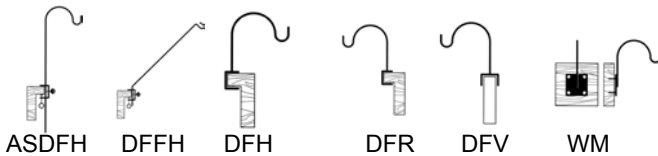

## TREE HANGERS

Made with 1/4" diameter rod. Durable black powder-coated hammered finish.

<b>WK MTH</b>	12" Mini Tree	<b>R499</b>	<b>10CS</b>
<b>WK STH</b>	30" Short Tree	<b>R599</b>	<b>10CS</b>
<b>WK LTH</b>	48" Long Tree	<b>R699</b>	<b>10CS</b>

## DECK & FENCE HANGERS

<b>WK ASDFH</b>	48" x 3/8" Adjust. Single	<b>R2399</b>	<b>10CS</b>
<b>WK DFFH</b>	28" x 3/8" Feeder Hanger	<b>R2399</b>	<b>10CS</b>
<b>WK DFH</b>	11 1/2" x 3/8" Horizontal 1 3/4" clamp width	<b>R1599</b>	<b>10CS</b>
<b>WK DFR</b>	11 1/2" x 3/8" Reverse 1 3/4" clamp width	<b>R1599</b>	<b>10CS</b>
<b>WK DFV</b>	11 1/2" x 3/8" Vertical 1 3/4" clamp width	<b>R1599</b>	<b>10CS</b>
<b>WK WM</b>	14" Wall Mount	<b>R1499</b>	<b>10CS</b>