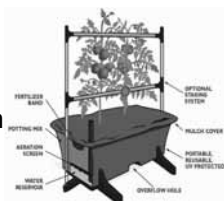

EARTHBOX® Organic Kit Similar to above. Comes with one 1lb. bag each of certified organic 8-3-5 fertilizer and dolomite.

RB 1010028	Green	R5999	4CS
RB 1010039	Terra Cotta	R5999	4CS